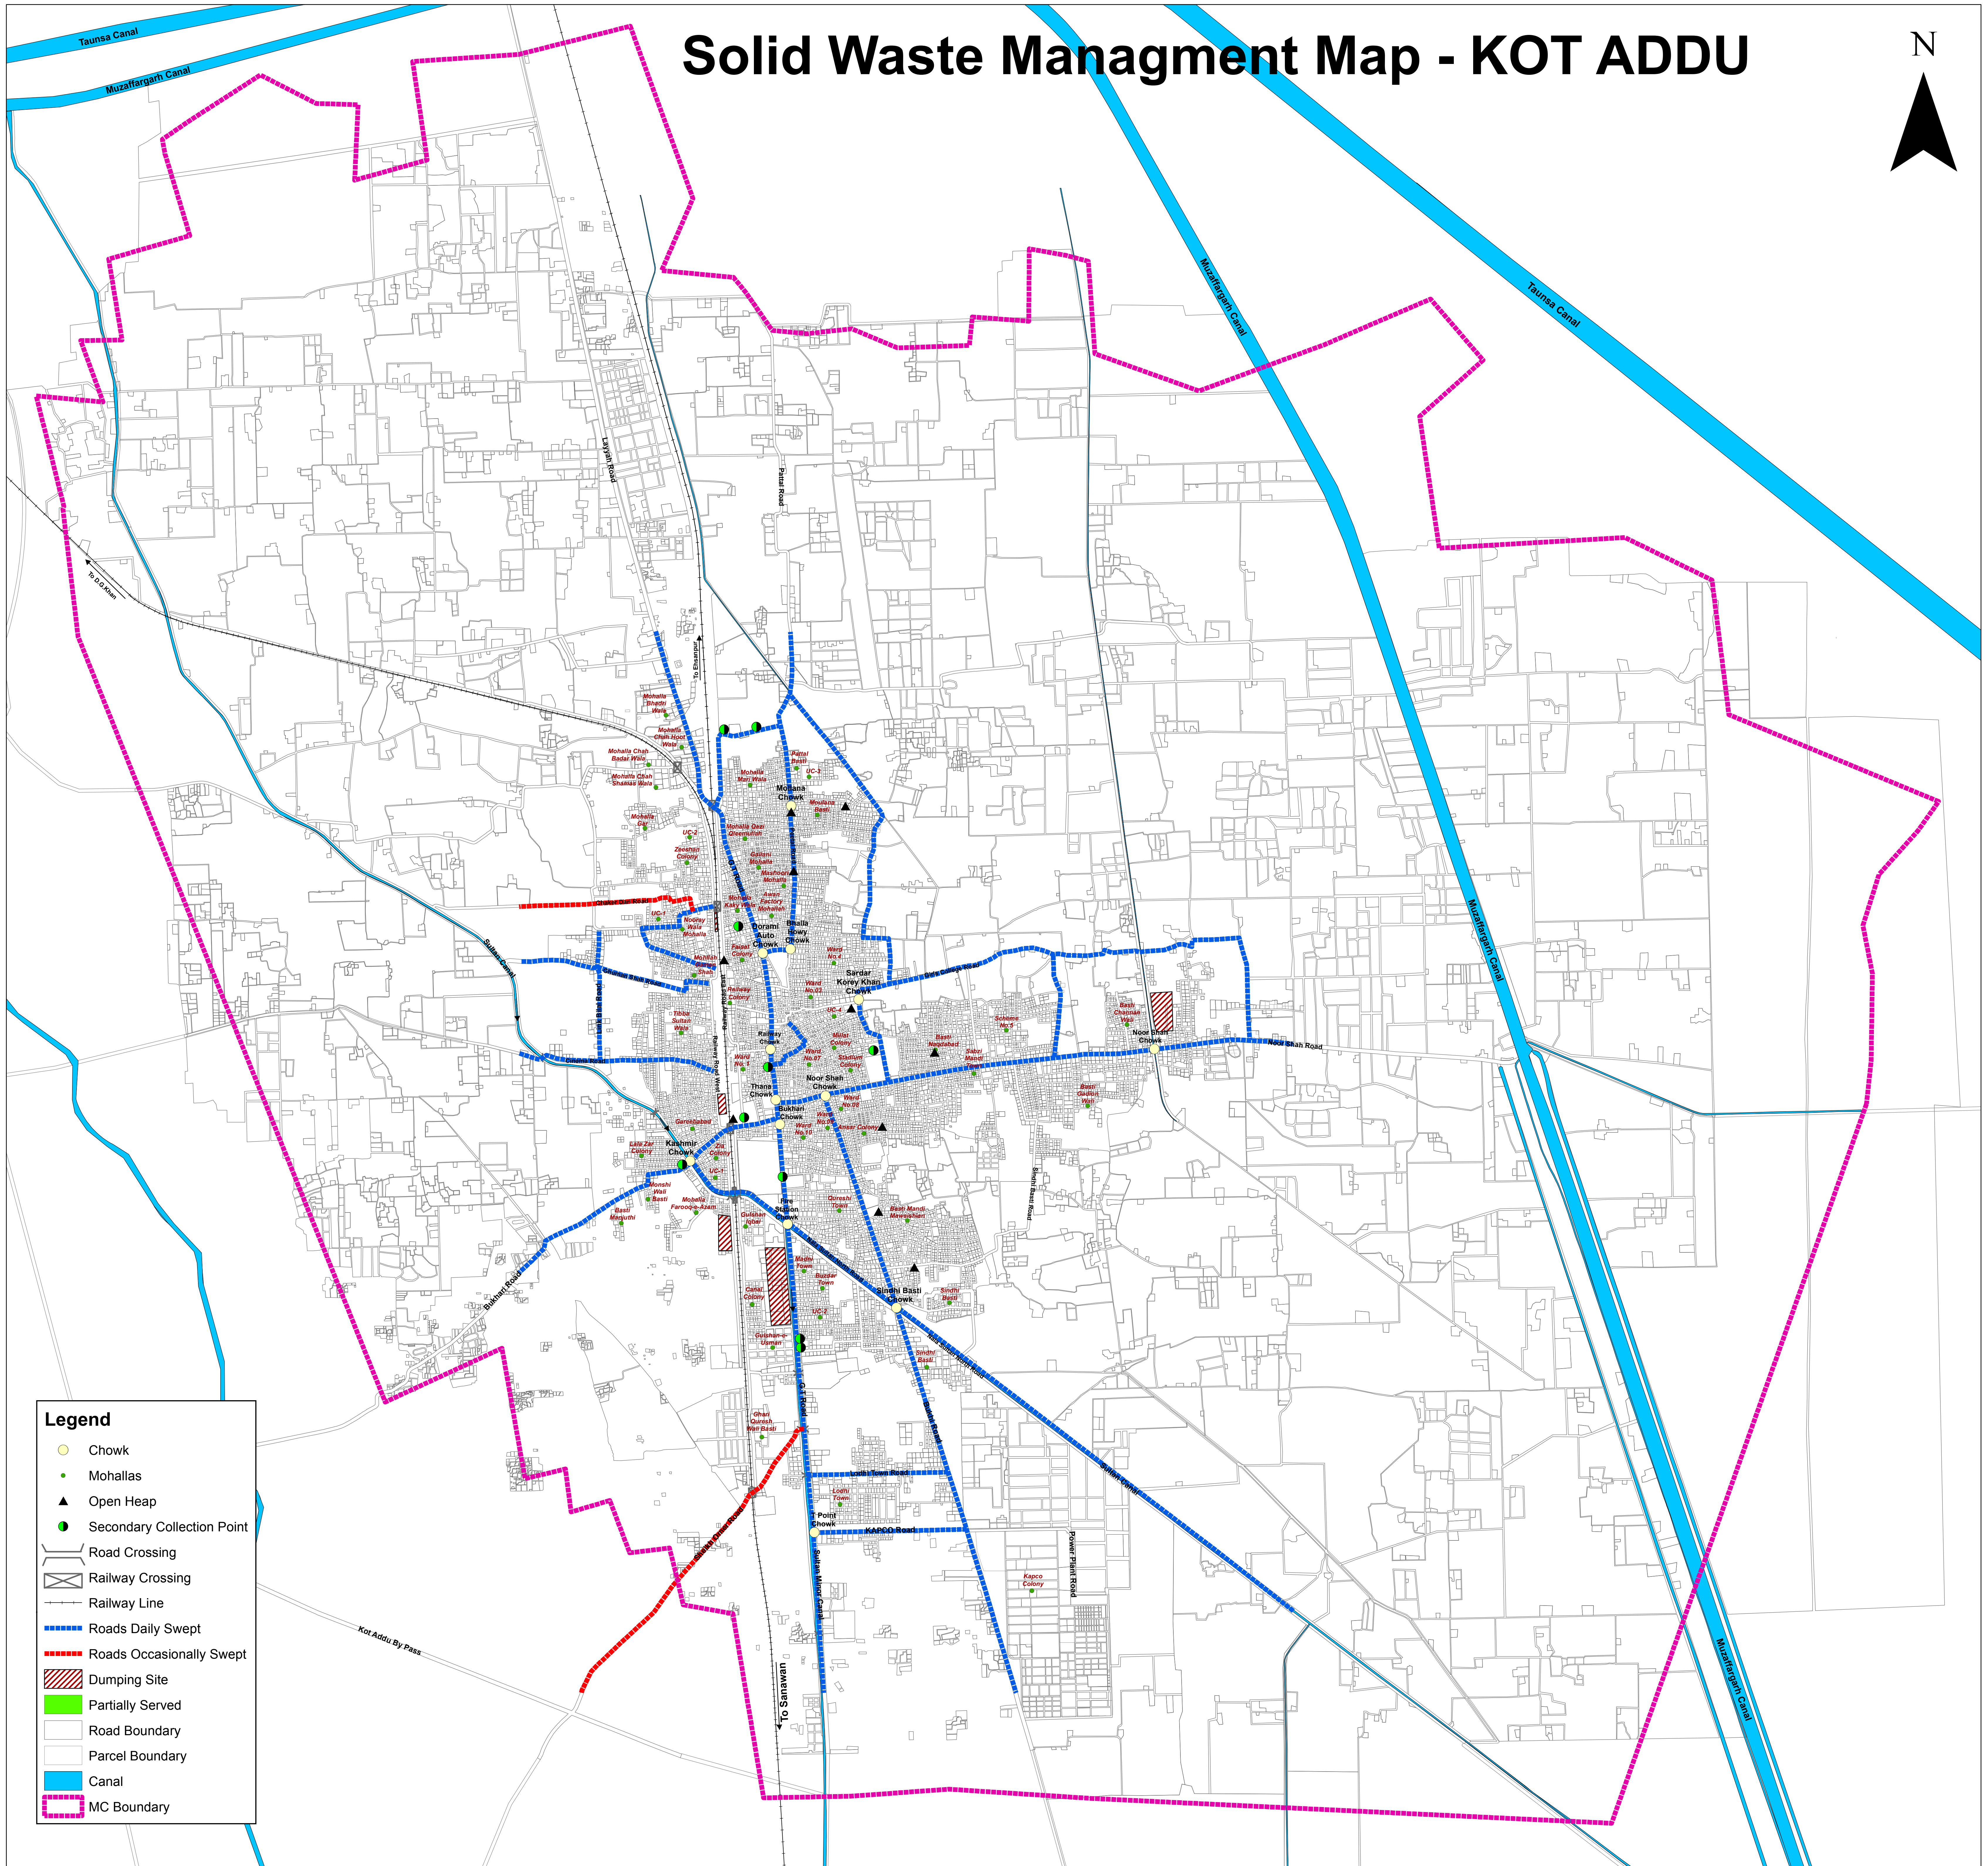

Solid Waste Management Map - KOT ADDU

Legend

- Chowk
- Mohallas
- ▲ Open Heap
- Secondary Collection Point
- Road Crossing
- Railway Crossing
- Railway Line
- Roads Daily Swept
- Roads Occasionally Swept
- Dumping Site
- Partially Served
- Road Boundary
- Parcel Boundary
- Canal
- MC Boundary