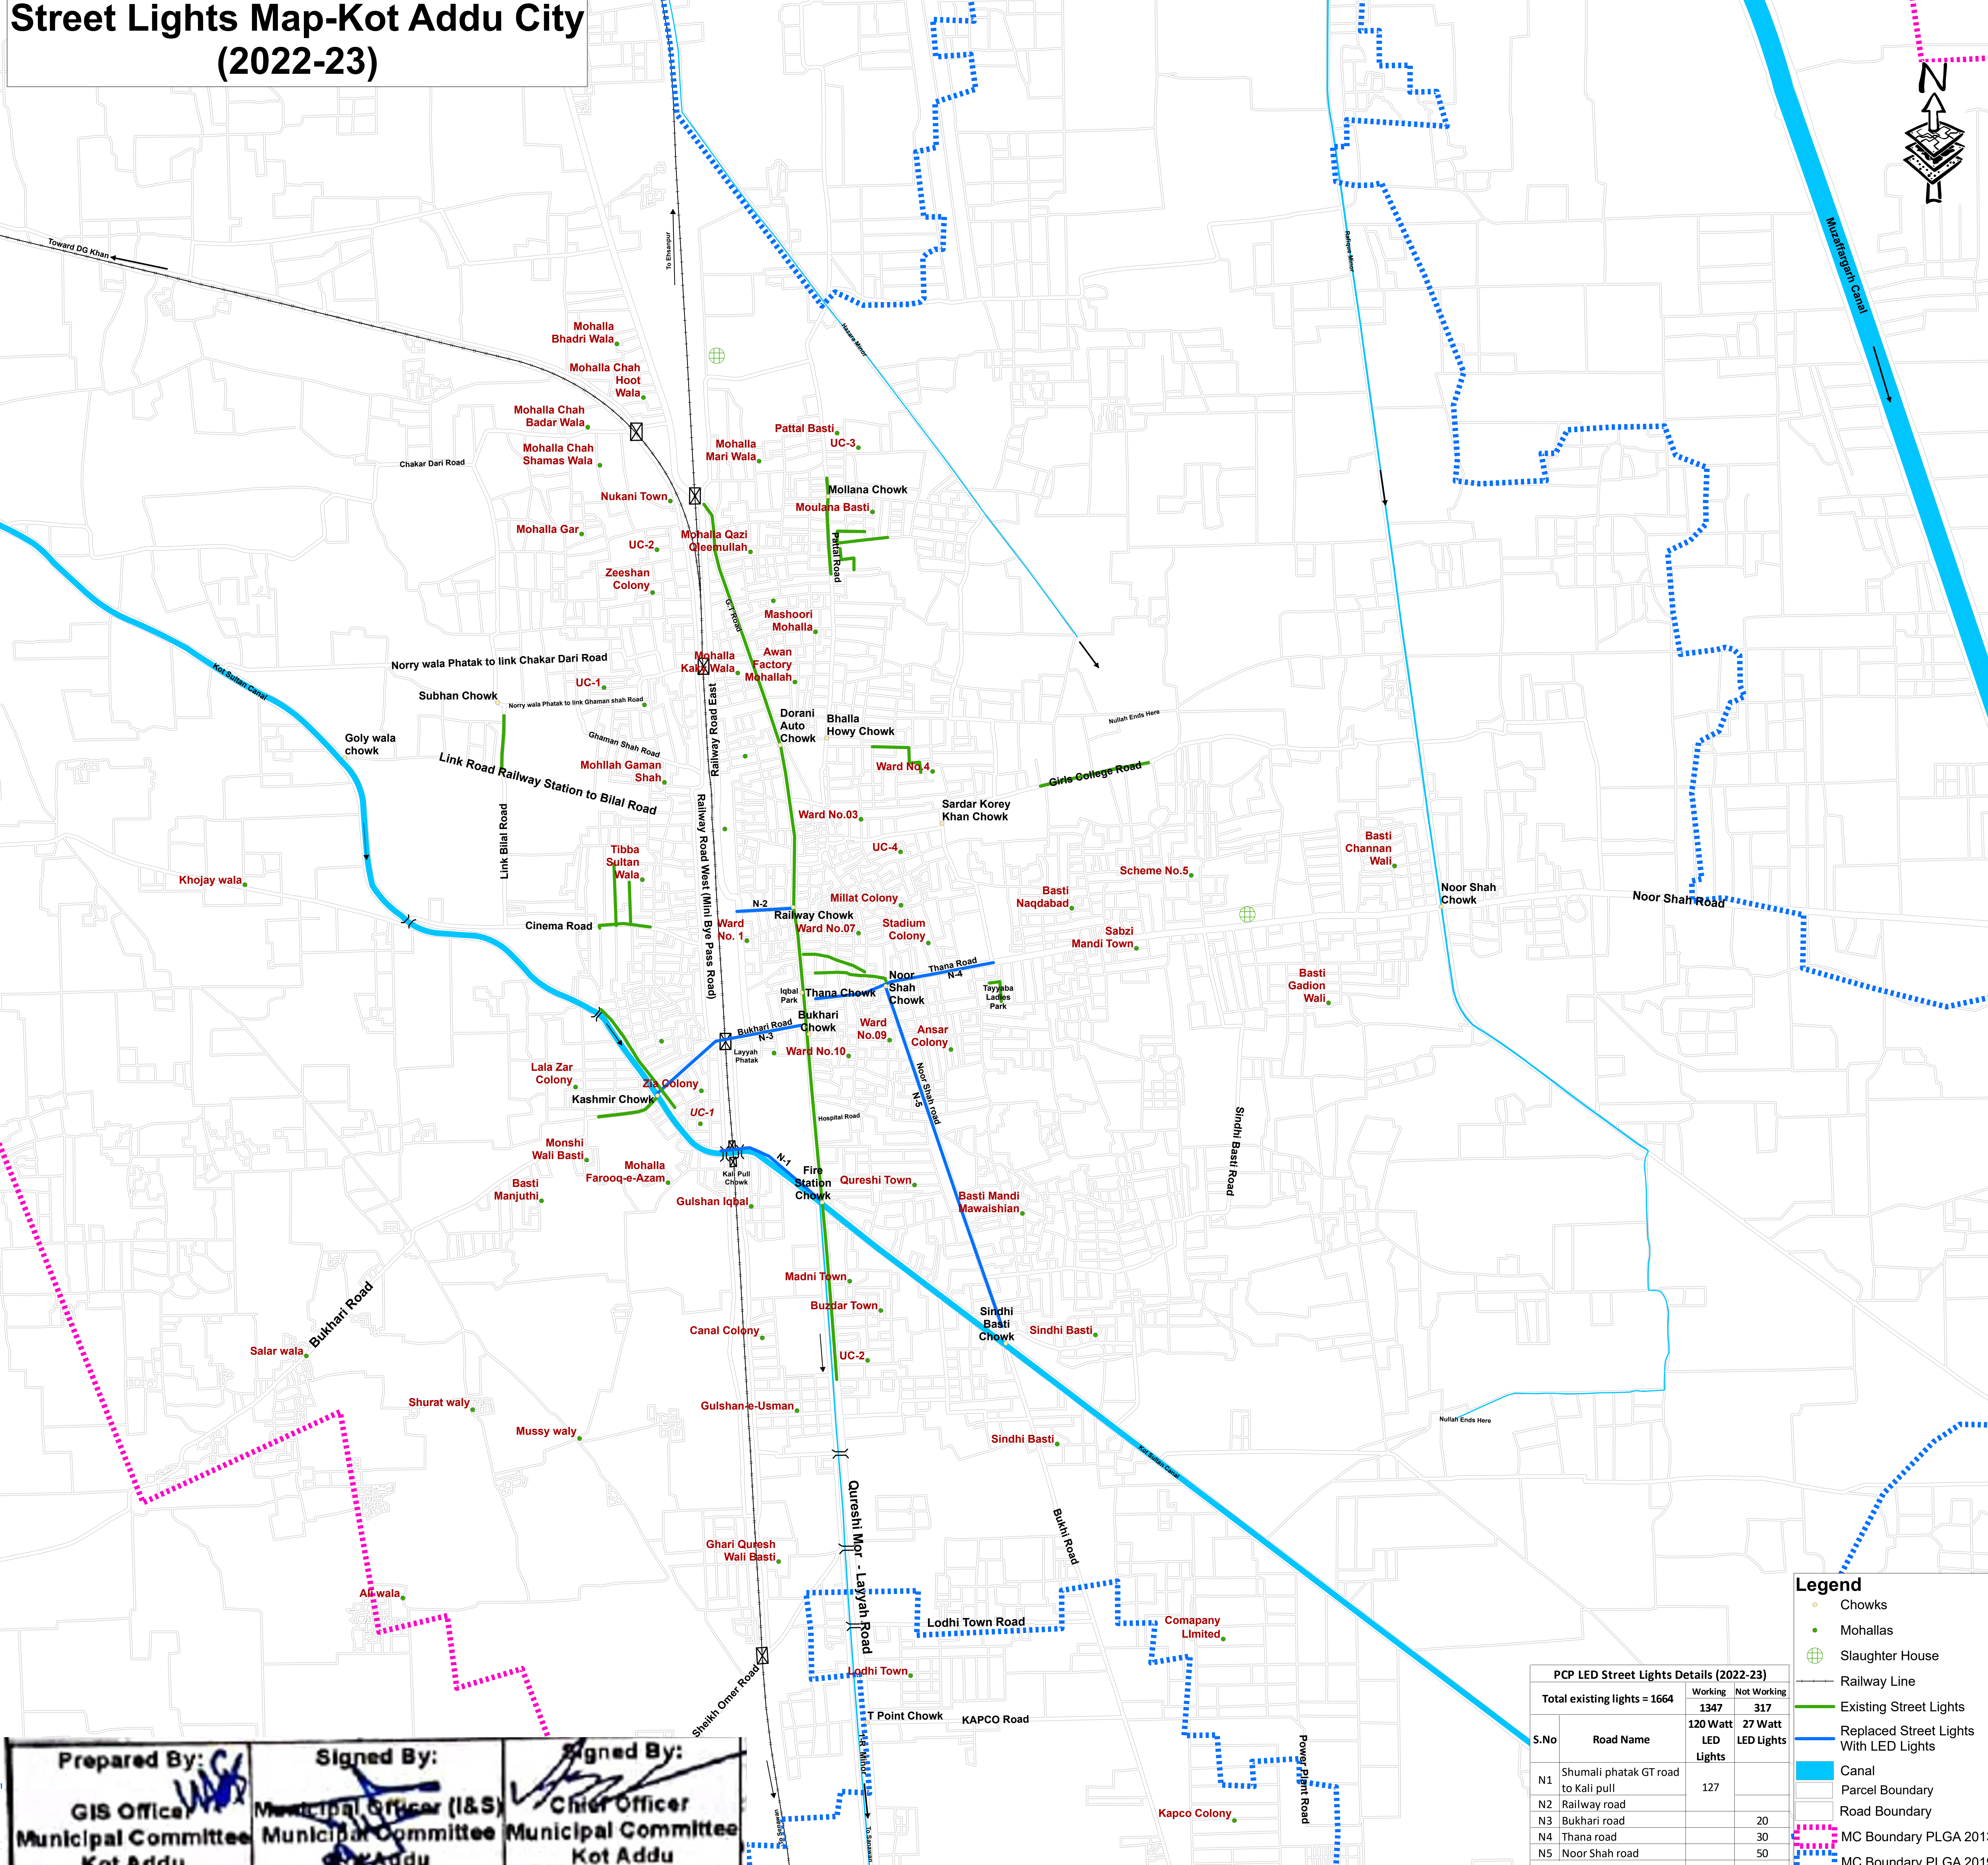

# Street Lights Map-Kot Addu City (2022-23)

**Legend**

- Chowks
- Mohallas
- ⊕ Slaughter House
- Railway Line
- Existing Street Lights
- Replaced Street Lights With LED Lights
- Canal
- Parcel Boundary
- Road Boundary
- - - MC Boundary PLGA 2013
- - - MC Boundary PLGA 2019

**PCP LED Street Lights Details (2022-23)**

S.No	Road Name	Total existing lights = 1664	
		Working 120 Watt LED Lights	Not Working 317 27 Watt LED Lights
N1	Shumali phatak GT road to Kali pull	127	
N2	Railway road		20
N3	Bukhari road		30
N4	Thana road		50
N5	Noor Shah road		100
<b>Total Street Lights</b>		<b>127</b>	<b>100</b>